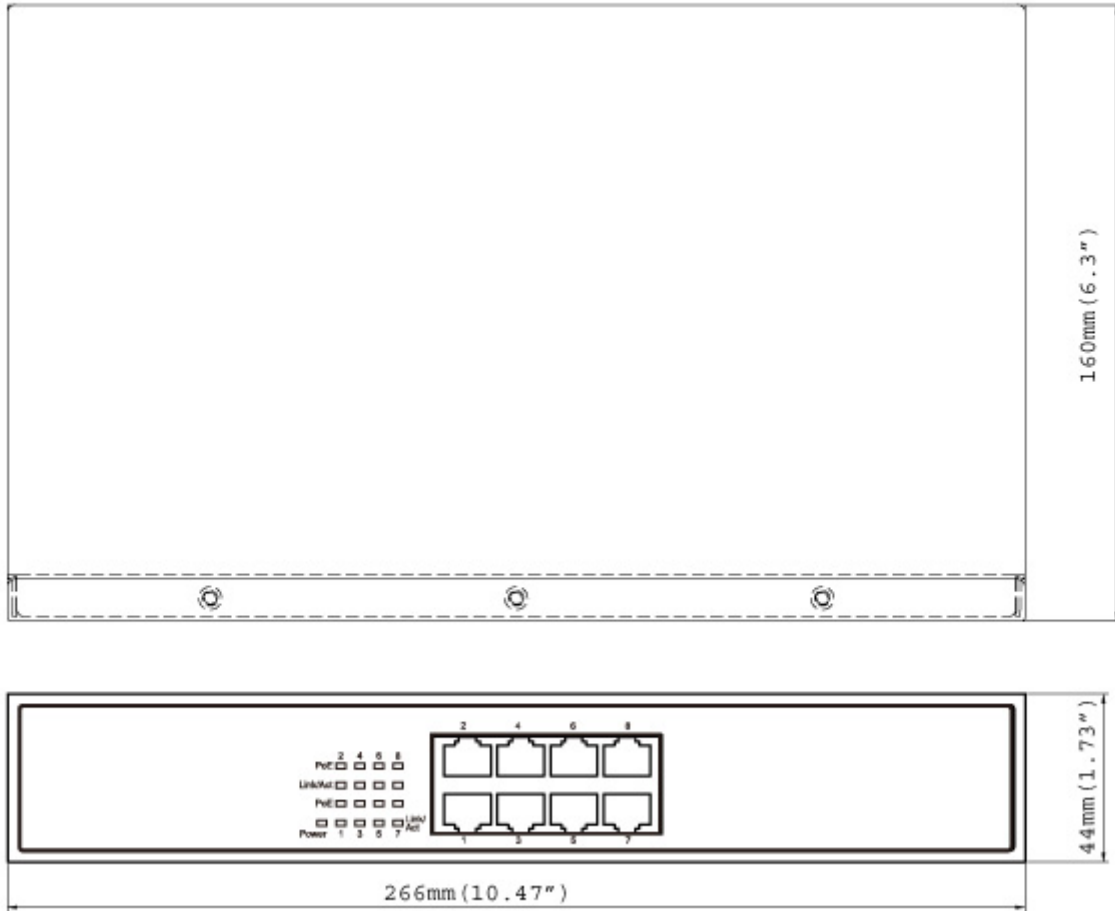

Dimensions

Front View